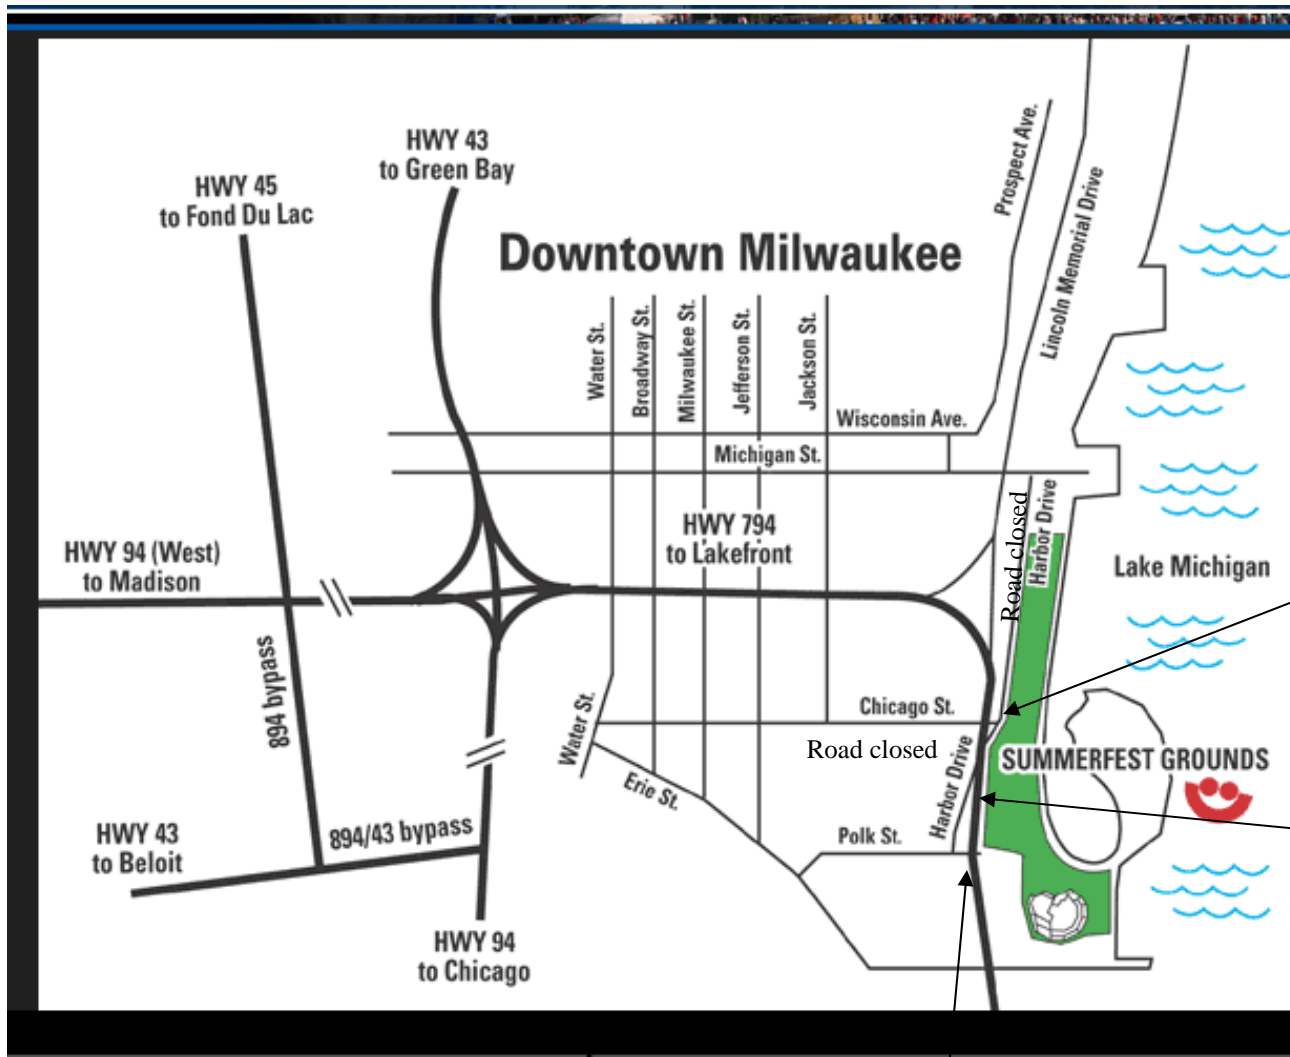

SUMMERFEST PARKING

To access parking, please use Water St. to Erie St. to Polk St.

Start & Finish Lines

LOT A
VIP & Volunteers

LOT H